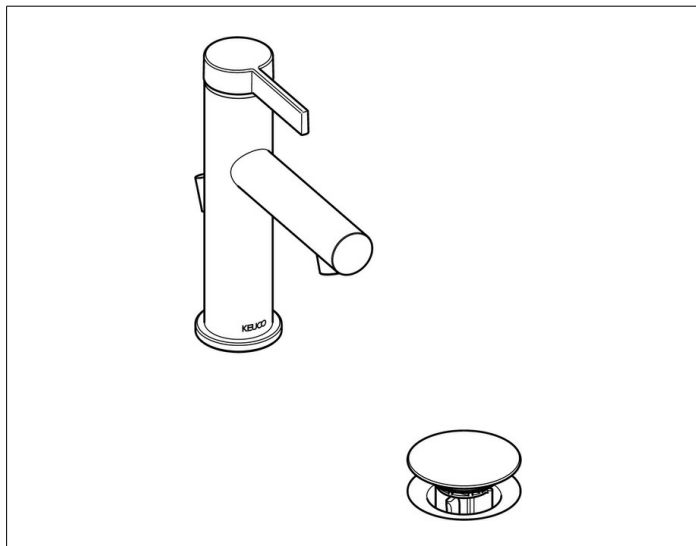

IXMO

59502371000 Single lever basin mixer 100

PRODUCT

DRAWING

PRODUCT ATTRIBUTES

with pop-up waste 1 1/4 inch,
mit runder Rosette,
single hole installation,
cartridge with ceramic discs,
aerator M 20x1, pressure hoses 570 mm, G 3/8 inch
flow rate reduced to 7,0 l/min.

SURFACE

black matt

DIMENSION

IXMO Pure, Rosette rund

SPECIFICATIONS

KEUCO, IXMO, Single lever basin mixer 100, article no.: 59502371000,
Single lever basin mixer in black matt surface in IXMO PURE design, with
pop-up waste with G 1 1/4 inch connection thread,
Unique technology, multifunctional minimalism: With IXMO, functions are
intelligently combined, Design: round, surface mounting, material: low-
dezincification brass, black matt, total height: 178mm, height to bottom edge
of aerator: 94mm, width: 48mm, projection: 147mm, rosette size: Ø 48mm,
round rosette is included in delivery, square rosette measuring 48 x 48mm is
optionally available (article no.: 59599370202)
single hole installation with quick installation system for wash basins,
cartridge: high quality cartridge with ceramic discs, single lever mixer, water
connection with flexible pressure hoses, length 435mm, thread diameter G
3/8 inch, integrated aerator M20x1, restricted flow rate 7,0 l/min