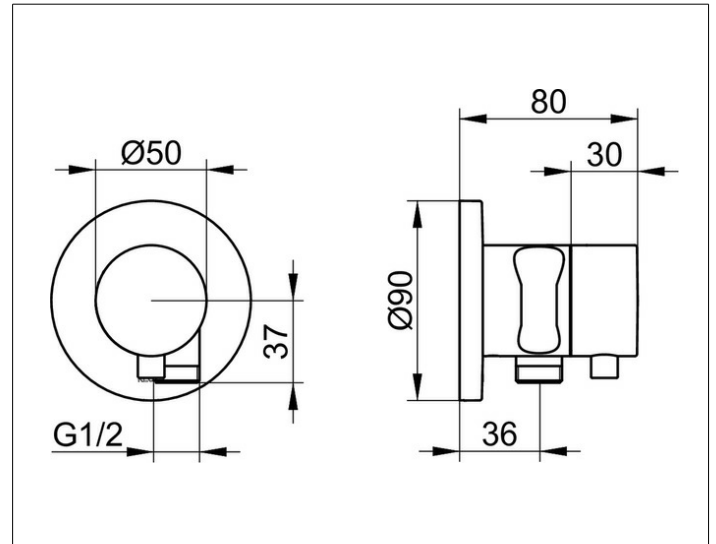

**IXMO**

**59541371201 Stop valve with wall outlet for shower hose and hand shower bracket DN 15**

**PRODUCT**

**DRAWING**

**PRODUCT ATTRIBUTES**

Set complete with:  
 handle, casing, rosette (round) and stop cock,  
 intrinsically safe against backflow,  
 suitable for stop cock no. 59541 000170

**SURFACE**

black matt

**DIMENSION**

IXMO Comfort, rund