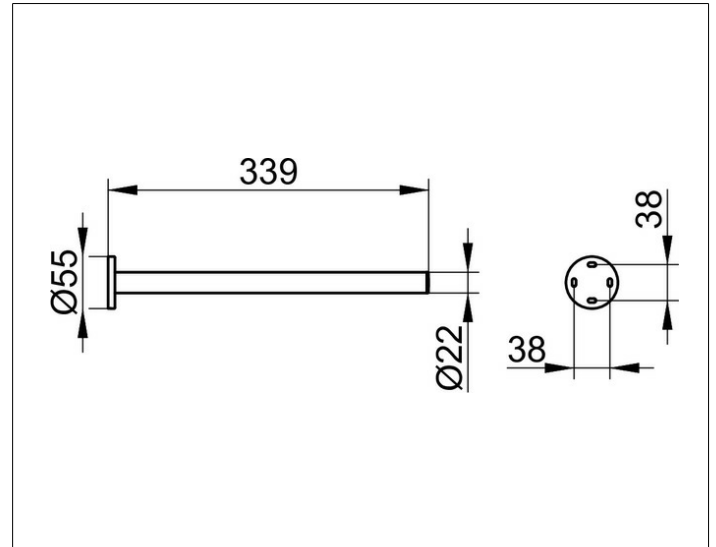

**Plan**  
**14923010000 Towel holder**

**PRODUCT**

**DRAWING**

**PRODUCT ATTRIBUTES**

fixed

**SURFACE**

chrome-plated

**DIMENSION**

340 mm

**NOTE**

**SPECIFICATIONS**

KEUCO PLAN Towel holder, one arm, 14923010000  
 Towel holder made of highglosschrome, one arm,  
 in an aesthetic, functional design,  
 round tube, with flat end plug,  
 one fixed round holding arm, antistatic,  
 easy to clean,  
 projection 340 mm, diameter 22 mm,  
 disc diameter 55 mm, rosette thickness 7 mm,  
 the towel holder is mounted concealed