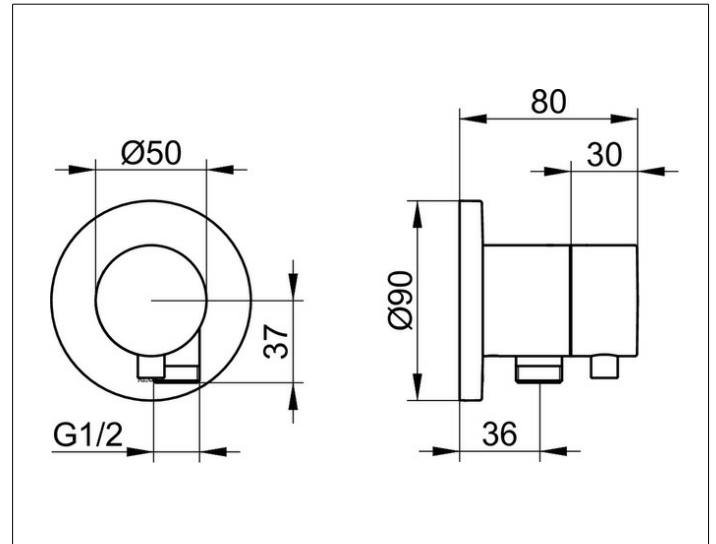

**IXMO**

**59541011101 Stop valve with wall outlet for shower hose DN 15**

**PRODUCT**

**DRAWING**

**PRODUCT ATTRIBUTES**

Set complete with:  
 handle, casing, rosette (round) and stop cock,  
 intrinsically safe against backflow,  
 suitable for rough part no. 59541 000170

**SURFACE**

chrome-plated

**DIMENSION**

IXMO Comfort, rund

**SPECIFICATIONS**

KEUCO IXMO stop valve DN15, 59541011101  
 chrome-plated stop valve, IXMO Comfort lever  
 with round rosette and wall outlet for shower hose G 1/2 inch,  
 freely positionable, with backflow preventer,  
 installation depth 80 - 110 mm,  
 with adjustment facilities whilst assembling  
 for handle and rosette,  
 rosette diameter 90 mm, 10 mm thick,  
 total depth 80 mm,  
 suitable for rough part no. 59541000170