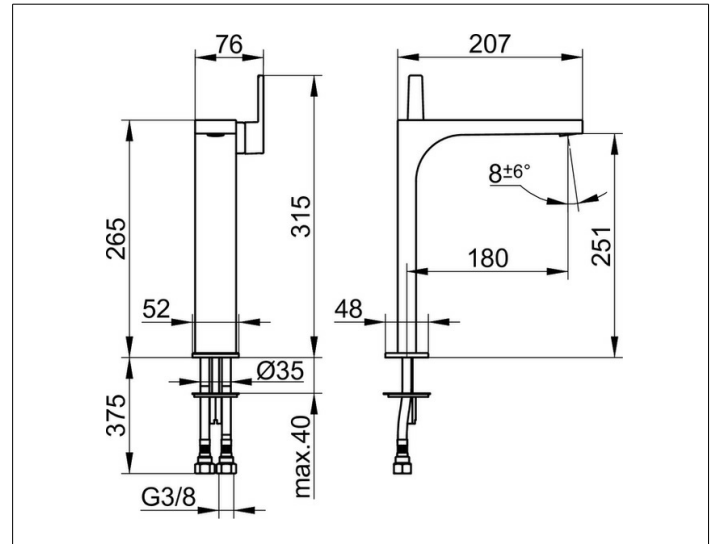

Edition 11

51102030103 Single lever basin mixer 250

**PRODUCT**

**DRAWING**

**PRODUCT ATTRIBUTES**

without pop-up waste,  
 single hole installation,  
 cartridge with ceramic discs,  
 aerator SLIM SSR M 24x1, adjustable,  
 pressure hoses 570 mm, G 3/8 inch,  
 flow rate reduced to 7,6 l/min.