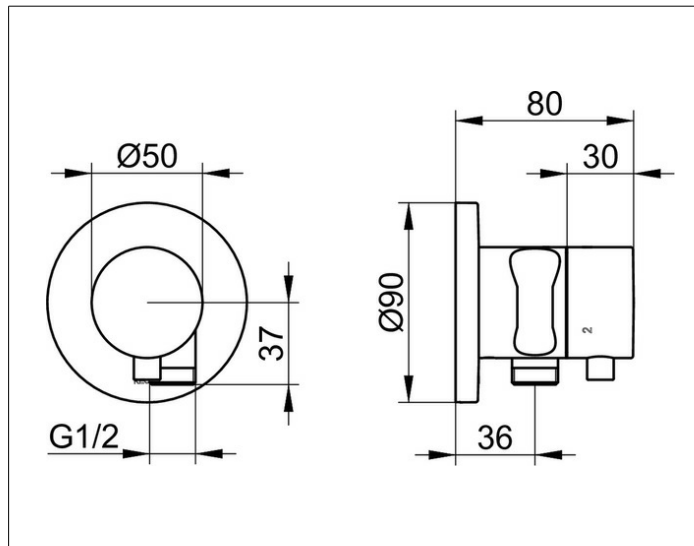

**IXMO**

**59548011201 3-way diverter valve with wall outlet for shower hose and hand shower bracket DN 15**

**PRODUCT**

**DRAWING**

**PRODUCT ATTRIBUTES**

for shower hoses with fitted conical end brackets,  
Set complete with:  
handle, casing, rosette (round) and diverter valve,  
intrinsically safe against backflow,  
suitable for rough part no. 59548 000170

**SURFACE**

chrome-plated

**DIMENSION**

IXMO Comfort, rund

**SPECIFICATIONS**

KEUCO IXMO 3-way diverter valve  
with wall outlet for shower hose  
and hand shower bracket DN 15, 59548011201  
chrome-plated 3-way diverter valve, IXMO Comfort lever  
with round rosette,  
freely positionable, with backflow preventer,  
installation depth 80 - 110 mm,  
with adjustment facilities whilst assembling,  
for handle and rosette, with hose connection G1/2 inch  
and integrated hand shower bracket,  
for shower hoses with fitted conical end brackets,  
e.g KEUCO shower hose 54995...,  
rosette diameter 90 mm, 10 mm thick,  
total depth 80 mm,  
set complete with handle, sleeve, rosette (round)  
and diverter valve,  
suitable for rough part no. 59548000170