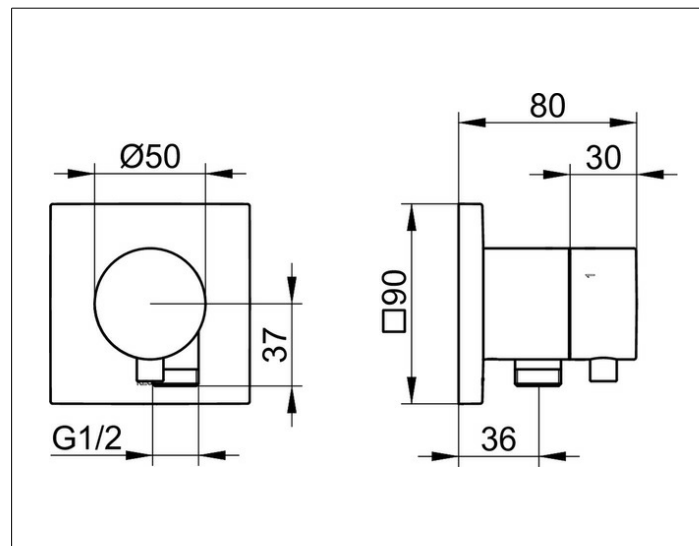

**IXMO**

59549371102 3-way diverter valve with wall outlet for shower hose DN 15

**PRODUCT**

**DRAWING**

**PRODUCT ATTRIBUTES**

Set complete with:  
 handle, casing, rosette (square) and stop and diverter valve  
 intrinsically safe against backflow,  
 suitable for rough part no. 59548 000170

**SURFACE**

black matt

**DIMENSION**

IXMO Comfort, eckig