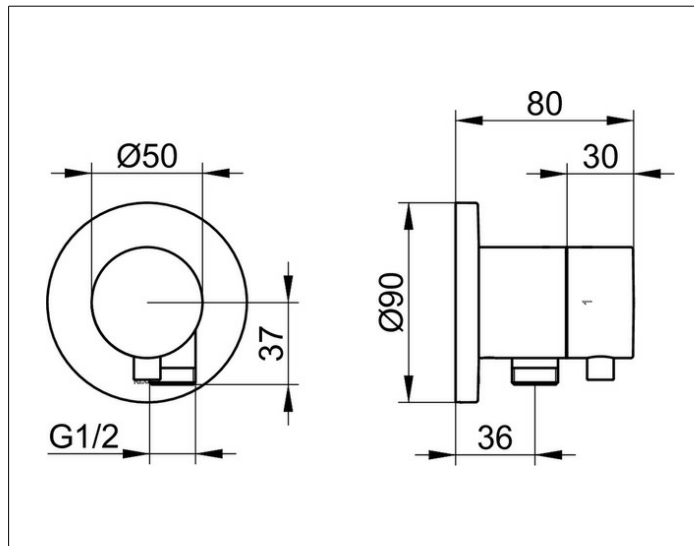

IXMO

59557371101 2-way diverter valve with wall outlet for shower hose DN 15

PRODUCT

DRAWING

PRODUCT ATTRIBUTES

Set complete with:
 handle, casing, rosette (round) and stop and diverter valve,
 intrinsically safe against backflow,
 suitable for rough part no. 59556 000170

SURFACE

black matt

DIMENSION

IXMO Comfort, rund