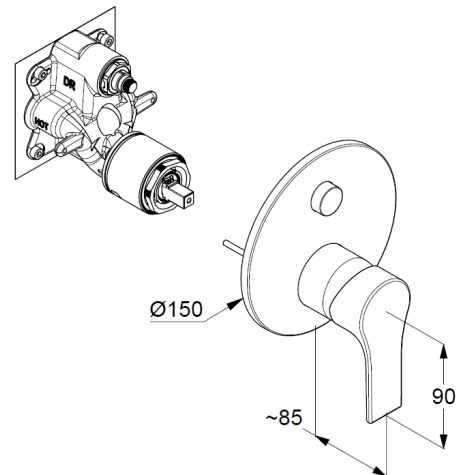

trim set with functional unit

wall mounted

PUSH&SWITCH diverter

automatic diverter: shower/bath

solid lever, metal

ceramic cartridge with hot water safety device

flow rate bath at 3 bar 28 l/min.

flow rate shower at 3 bar 24 l/min.

Produktabbildung/ Product picture

Maßzeichnung/ Dimensional drawing

Durchfluss/ Flow rate