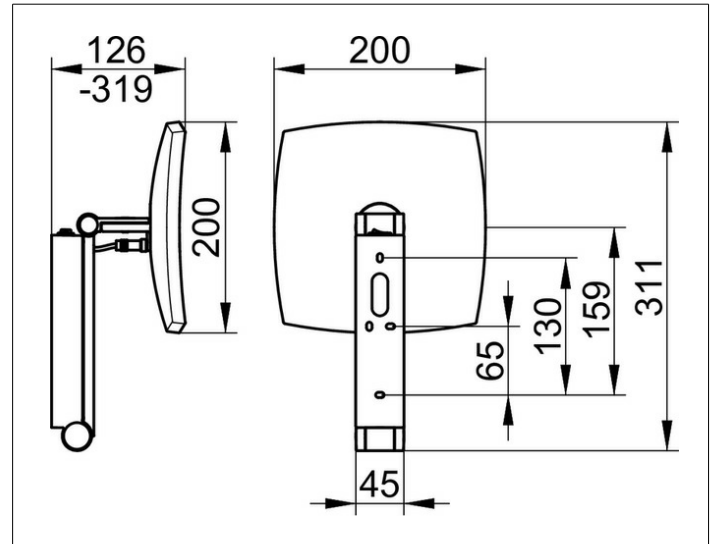

**Cosmetic mirrors**

17613179004 Cosmetic mirror

**PRODUCT**

**DRAWING**

**PRODUCT ATTRIBUTES**

illuminated, 1 light colour 6500 kelvin (day light),  
 Operation via rocker switch,  
 on pivoted rail adjustable in three dimensions,  
 one-sided mirror, magnification factor x 5  
 Operation:  
 with integrated rocker switch  
 Power supply:  
 12v power supply integrated into wall arm,  
 input 220-240 V  
 Illumination:  
 LED 7 watt (lifespan > 50.000 hours)  
 EEK: D , 8 kWh/1000h

**SURFACE**

aluminium finish

**DIMENSION**

mit Wippschalter