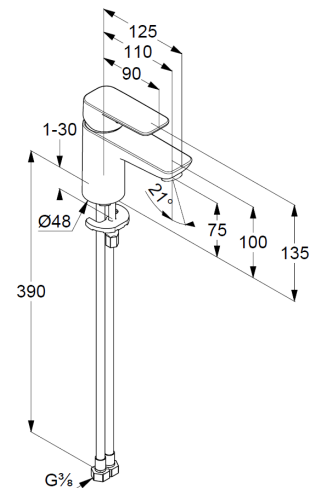

Technische Daten/ Technical Data

KLUDI PURE&STYLE
single lever basin mixer 75
DN 15

Ref.:
403890575WR4

Finishes:
05 chrome

Product description
Manufacturer KLUDI GmbH & Co. KG
Typ: KLUDI PURE&STYLE
single lever basin mixer 75
Ref.: 403890575WR4

basin mixer
single lever mixer
1-hole mounted
solid handle, metal
aerator M24 PCA
ceramic cartridge with hot water safety device
middle position cold water
flow rate at 3 bar 3,8 l/min.
flexible hoses G $\frac{3}{8}$ DVGW approved
rapid installation set

Produktabbildung/ Product picture

Maßzeichnung/ Dimensional drawing

Durchfluss/ Flow rate