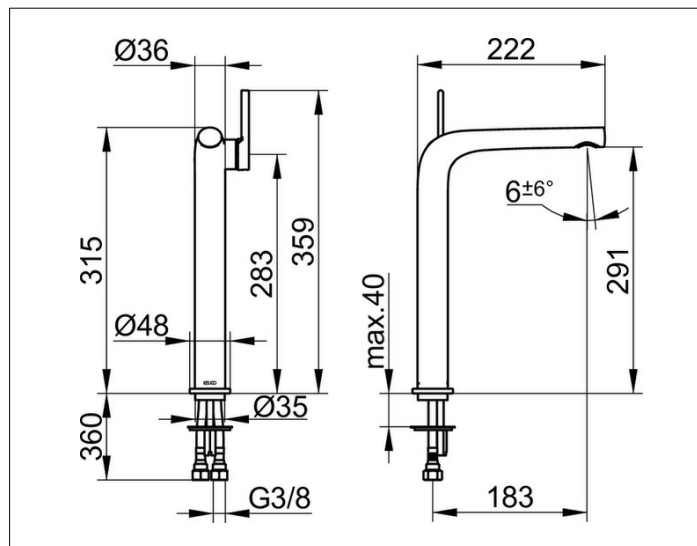

Edition 400

51502010103 Single lever basin mixer 290

PRODUCT

DRAWING

PRODUCT ATTRIBUTES

without pop-up waste,
single hole installation,
cartridge with ceramic discs,
aerator SLIM SSR M 24x1, adjustable,
pressure hoses 435 mm, G 3/8 inch
flow rate reduced to 7,6 l/min.

SURFACE

chrome-plated

SPECIFICATIONS

KEUCO Edition 400 Single lever basin mixer 290, 51502010103
single lever mixer chrome-plated,
sculptural design,
single hole installation, without pop-up waste,
high quality cartridge with ceramic discs,
lever on the side,
single hole installation with quick installation system,
integrated aerator SLIM SSR M 24x1,
adjustable +/-6°,
visible height 315 mm, height outlet 291 mm,
projection 222 mm,
water connection with flexible pressure hoses,
length 435 mm, G 3/8 inch,
flow rate reduced to 7,6 l/min.