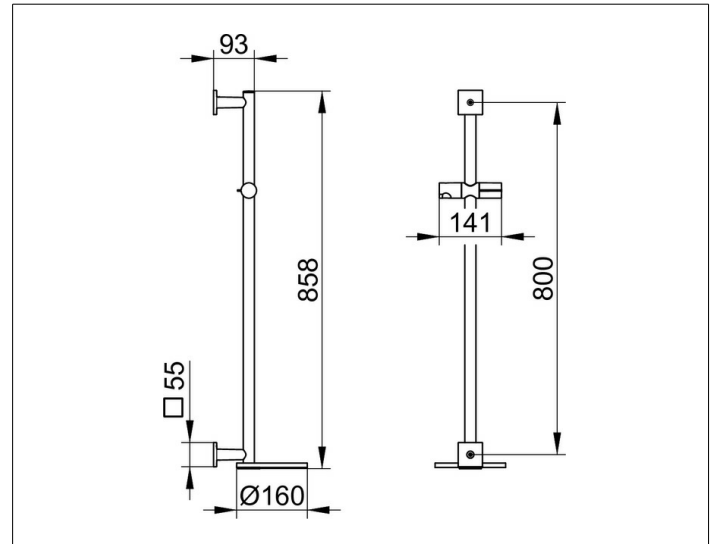

IXMO

59585010922 Hand shower sliding rail

PRODUCT

DRAWING

PRODUCT ATTRIBUTES

- consisting of:
- rail 855 mm (rosettes square) and hand-shower bracket, height adjustable with handle, adjustable tilt angle
 - with swivelling shelf (ø 180 mm)
 - spacer disc (5 mm)

SURFACE

chrome-plated/white

DIMENSION

855 mm