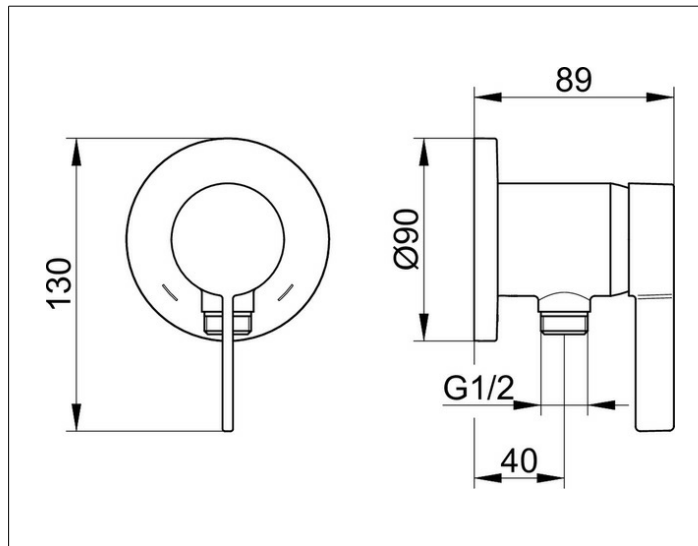

IXMO

59552379501 Single lever mixer with wall outlet for shower hose DN 15

PRODUCT

DRAWING

PRODUCT ATTRIBUTES

mixing cartridge with ceramic sealing gaskets,
 temperature controlled, limited flow rate,
 wall outlet for shower hose with backflow preventer,
 set complete with:
 handle, casing and rosette (round),
 suitable for rough part no. 59552 000170

SURFACE

black matt

DIMENSION

Griff IXMO Pure