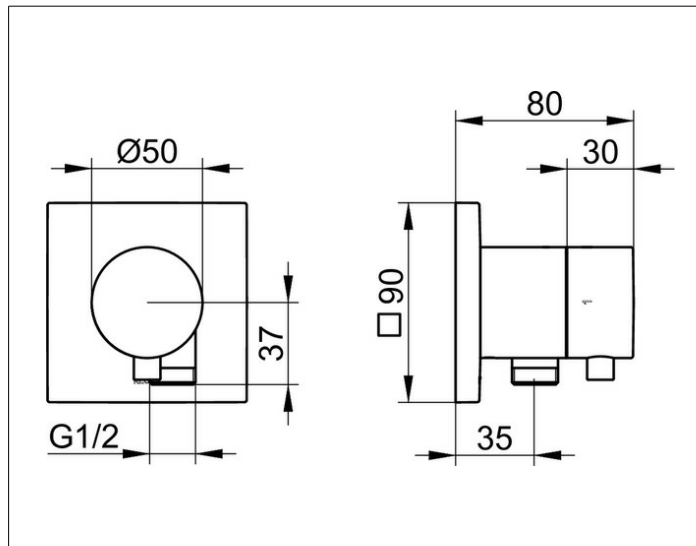

**IXMO**

**59557131102 2-way stop and diverter valve with wall outlet for shower hose DN 15**

**PRODUCT**

**DRAWING**

**PRODUCT ATTRIBUTES**

Set complete with:  
 handle, casing, rosette (square) and stop and diverter valve  
 intrinsically safe against backflow,  
 suitable for rough part no. 59556 000170

**SURFACE**

brushed black chrome

**DIMENSION**

IXMO Comfort, eckig