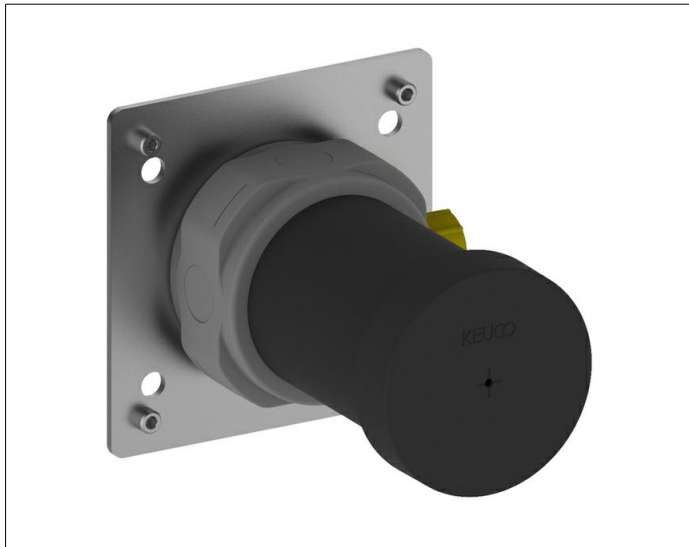

IXMO

59541000170 Installation unit for stop valve with wall outlet for shower hose DN 15

PRODUCT

DRAWING

PRODUCT ATTRIBUTES

Rough part for recessed installation
installation depth 80 - 110 mm

DIMENSION

mit Schlauchanschluß

SPECIFICATIONS

KEUCO IXMO installation unit for stop valve with wall outlet for shower hose DN15, 59541000170 sound-insulated rough part made of low-dezincifying brass for recessed installation, freely positionable, installation depth 80 mm – 110 mm, base plate with adjusting screws for optimal positioning, Connection G 1/2 inch with colour marking, Note: Suitable for article no: 59541010101 59541010102