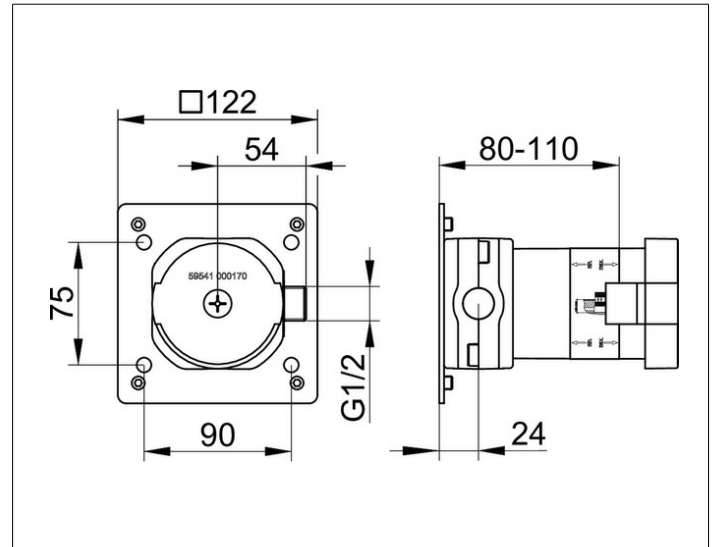

IXMO

59541000170 Installation unit for stop valve with wall outlet for shower hose DN 15

PRODUCT

DRAWING

PRODUCT ATTRIBUTES

Rough part for recessed installation
installation depth 80 - 110 mm

DIMENSION

mit Schlauchanschluß

SPECIFICATIONS

KEUCO IXMO installation unit for stop valve with wall outlet for shower hose DN15, 59541000170 sound-insulated rough part made of low-dezincifying brass for recessed installation, freely positionable, installation depth 80 mm – 110 mm, base plate with adjusting screws for optimal positioning, Connection G 1/2 inch with colour marking, Note: Suitable for article no: 59541010101 59541010102