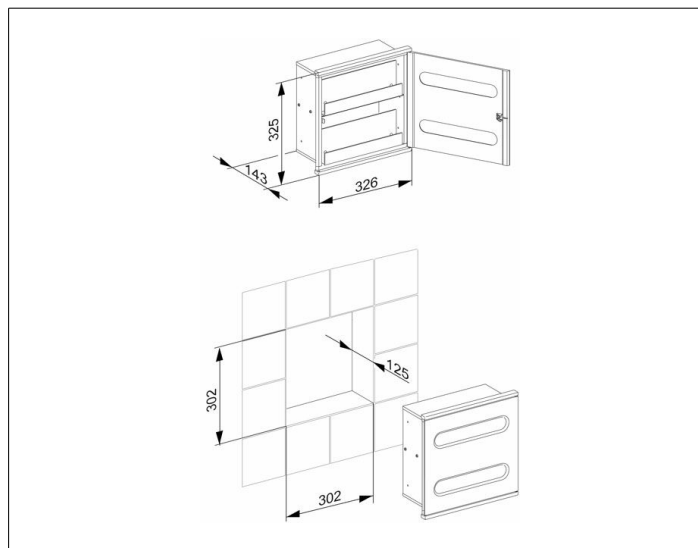

Plan Integral

44985015102 Washbasin module 2

PRODUCT

DRAWING

PRODUCT ATTRIBUTES

for recessed installation
 front: aluminium lacquered
 as desired aluminium silver (RAL 9006) or white (RAL 9010)
 recessed body: sheet steel zinc-plated and lacquered
 complete, consisting of:
 - 2 Paper towel dispensers, each for max. 100 paper towels
 (25 x 23 cm)

SURFACE

chrome-plated/white lacquered/right

DIMENSION

326 x 325 x 143 mm

SPECIFICATIONS

KEUCO PLAN INTEGRAL Washbasin Module 2, 44985015102

A classic washbasin module in a stylish yet functional design for recessed installation

front: chrome-plated/white lacquered

as desired aluminium silver (RAL 9006) or white (RAL 9010)

recessed carcass: sheet steel zinc-plated and lacquered

door right hand hinged,

the recessed grip is covered, with a lock and an integrated releasing mechanism,

complete, consisting of:

2 Paper towel dispensers, each for max. 100 paper towels
 (25 x 23 cm)

Exterior measurements: Height 325 mm, width 326 mm, depth 143 mm

Cutout measurements: Height 302 mm, width 302 mm, depth 125 mm