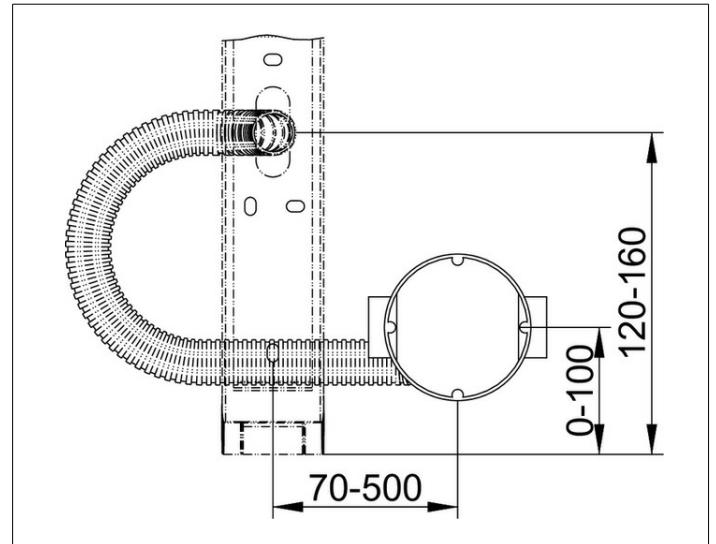

**Cosmetic mirrors**

**1769900002 Rough part**

**PRODUCT**

**DRAWING**

**PRODUCT ATTRIBUTES**

Wall socket for mounting to the brickwork (68 mm Ø) for in-wall installation of cable and power adapter of cosmetic mirror iLook\_move, consisting of ductwork and wall socket

**DIMENSION**

800 mm

**SPECIFICATIONS**

KEUCO rough part, 1769900002

Wall socket for mounting to the brickwork, for in-wall installation of cable and power adapter of cosmetic mirror iLook\_move, consisting of ductwork (500 mm) and wall socket

Suitable for cosmetic mirror iLook\_move, Art.No: 17612019002 / 17613019002

The ductwork is on request also available in special length. Please go to [www.keuco.de](http://www.keuco.de) for detailed instructions and advise.