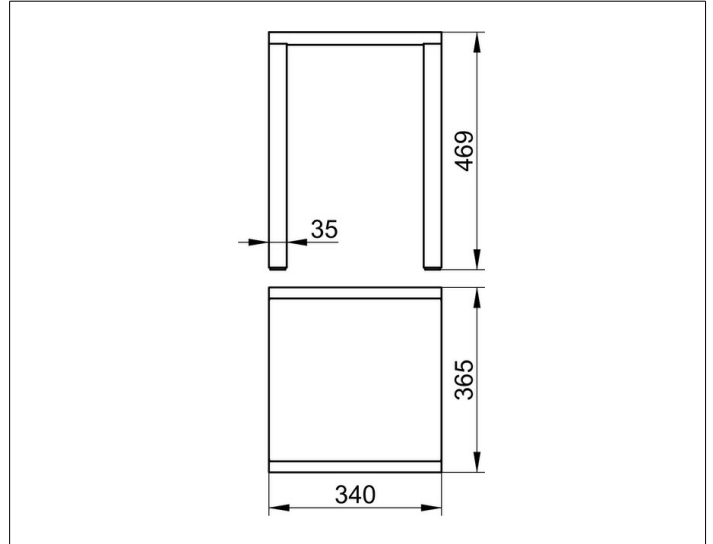

Plan

14982170051 Bathroom stool

PRODUCT

DRAWING

PRODUCT ATTRIBUTES

also suitable for showers

SURFACE

aluminium silver anodized (E6 EV1)/white (RAL 9010)

SPECIFICATIONS

KEUCO PLAN bathroom stool 14982170051 with two aluminium silver anodized, antislip legs, 35 mm x 12 mm, aluminium silver anodized cylindric handle, seat white (RAL 9010) made from Polypropylene 340 x 365 mm, seat height 469 mm, load capacity up to 100 kg