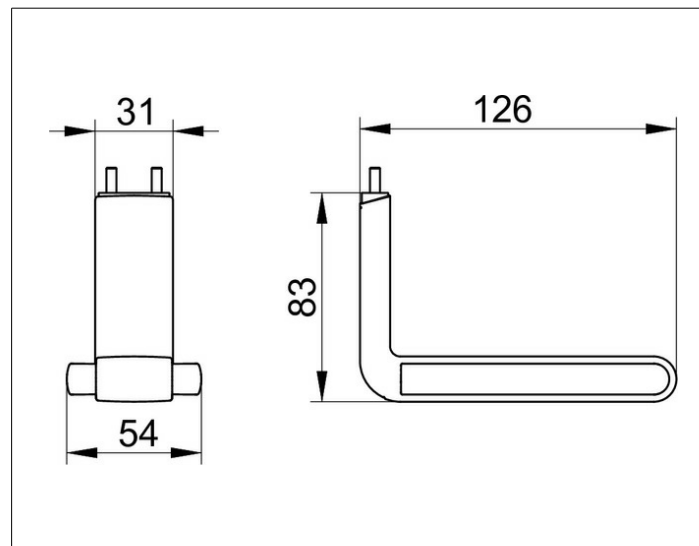

AXESS

35062010051 Toilet paper holder

PRODUCT

DRAWING

PRODUCT ATTRIBUTES

for mounting on the folding support rail, with roll brake

SURFACE

chrome-plated/white

SPECIFICATIONS

KEUCO AXESS - Paper holder for Drop down supporting rail - 350 62 01 00 51

Accessibility meets design

For mounting on the drop down supporting rail. with roll brake.

Width / \varnothing : 54 mm - Height: 83 mm - Depth: 126 mm

Material: Metal

Surface: Chrome-plated / white

Article no.: 350 62 01 00 51