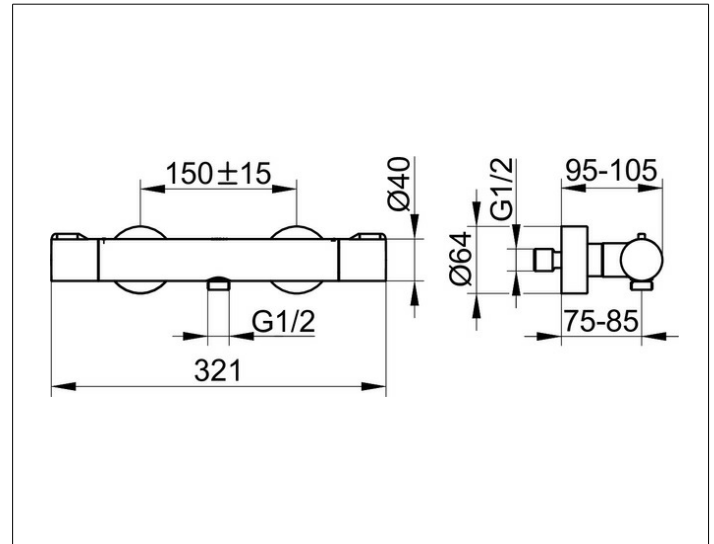

Plan blue

53926011001 Thermostatic mixer for shower DN 15

PRODUCT

DRAWING

PRODUCT ATTRIBUTES

exposed, safety cut-off at 38°,
 stop and mixing valve with ceramic sealing gaskets
 depth gauge 150 +/- 14 mm,
 hose connection DN 15,
 intrinsically safe against backflow
 suitable for water heaters

SURFACE

chrome-plated

SPECIFICATIONS

KEUCO PLAN BLUE Thermostatic mixer DN15 for shower, 53926 011001
 highgloss chrome-plated thermostatic mixer, DN 15,
 in an aesthetic, functional design,
 for exposed mounting,
 Connection type: S-connections G1/2,
 Hose connection G1/2,
 safety cut-off at 38°,
 Handle with 50% quantity limit,
 intrinsically safe against backflow
 rough part diameter 40 mm, width 321 mm
 projection max. 105 mm,
 gauge 150 mm, tolerance class +/- 15 mm