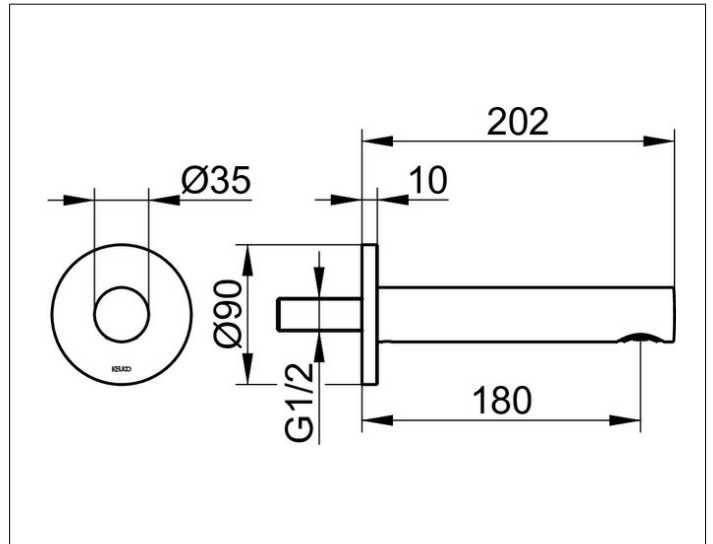

IXMO

59545130101 Bath filler/spout DN 15

**PRODUCT**

**DRAWING**

**PRODUCT ATTRIBUTES**

with round rosette,  
suitable for all concealed fittings

**SURFACE**

brushed black chrome

**DIMENSION**

Ausladung 180 mm