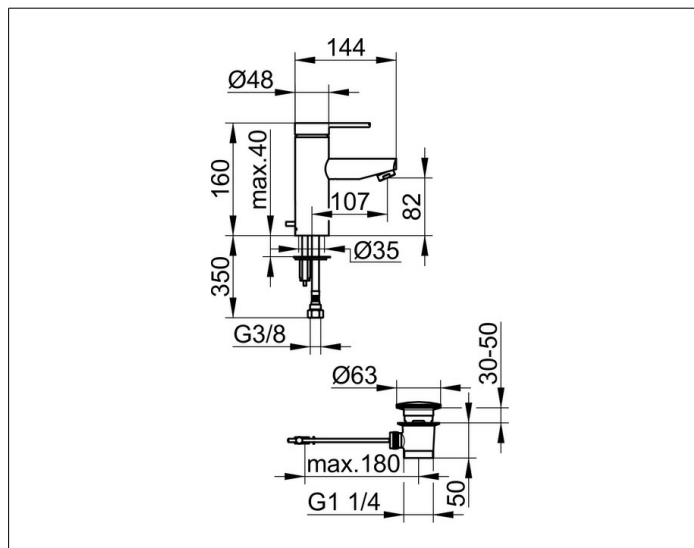

Plan blue

53902010000 Single lever basin mixer 90

PRODUCT

DRAWING

PRODUCT ATTRIBUTES

with pop-up waste 1 1/4 inch
 single hole installation
 cartridge with ceramic discs
 temperature controlled
 M 24x1 aerator, adjustable +/- 8°
 restricted flow rate 6 l/min.
 2 pc. pressure hoses 420 mm G 3/8 inch

SURFACE

chrome-plated

SPECIFICATIONS

KEUCO PLAN BLUE single lever basin mixer, 53902010000
 chrome-plated single lever basin mixer, DN15, in an aesthetic and classic design,
 for single hole installation, complete with pop-up waste 1 1/4 inch,
 high-class cartridge with ceramic discs,
 temperature controlled,
 single hole installation with quick-mounting system for washbasins and tops
 with
 a maximal thickness of 40 mm
 aerator M 24 x 1, adjustable +/- 8°
 restricted flow rate 6 l/min,
 visible height 161 mm, height of the outlet 84 mm, projection 144 mm,
 base body diameter 48 mm, outlet diameter 28 mm,
 flexible pressure hoses 420 mm, G 3/8 inch
 fitting tube length 350 mm, pop-up waste G 1 1/4 inch connection thread,
 pull-rod length 400 mm, diameter plug 63 mm,
 PA-IX6907/IO / DVGW certificated