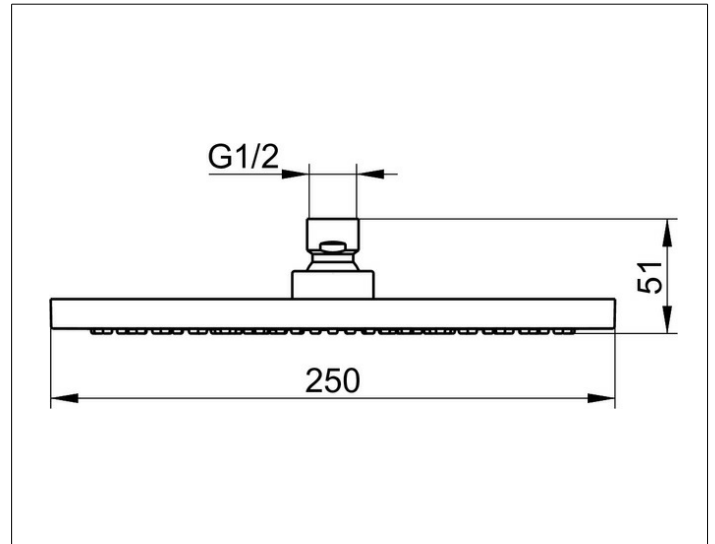

Shower and shower accessories
59886170201 Head shower

PRODUCT

DRAWING

PRODUCT ATTRIBUTES

round, restricted flow rate 15 l/min.

SURFACE

aluminium finish

DIMENSION

250 mm