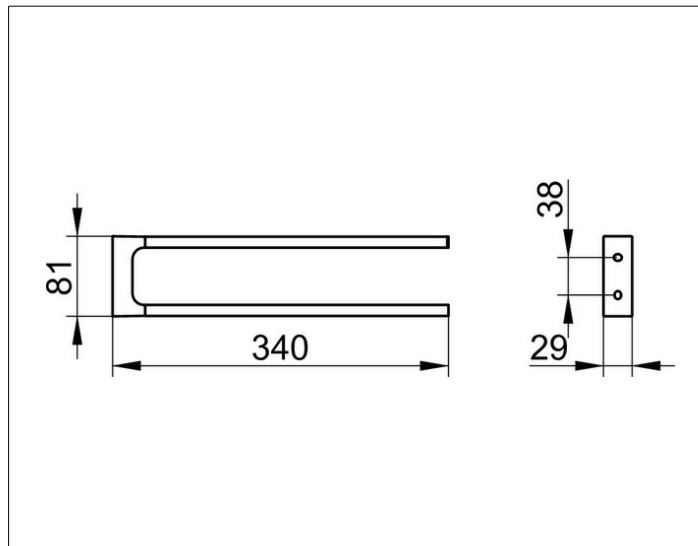

Edition 11

11119010000 Towel holder

PRODUCT

DRAWING

PRODUCT ATTRIBUTES

fixed

SURFACE

chrome-plated

DIMENSION

340 mm