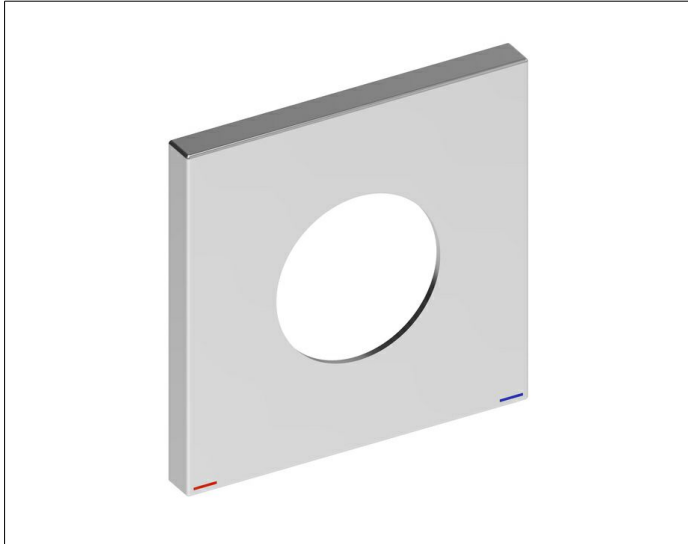

IXMO

59551010092 Decorative disc

PRODUCT

DRAWING

PRODUCT ATTRIBUTES

for single lever mixers,
105 x 105 mm, square, brass,
for installation between tiles and finish set

SURFACE

chrome-plated

DIMENSION

105 x 105 mm