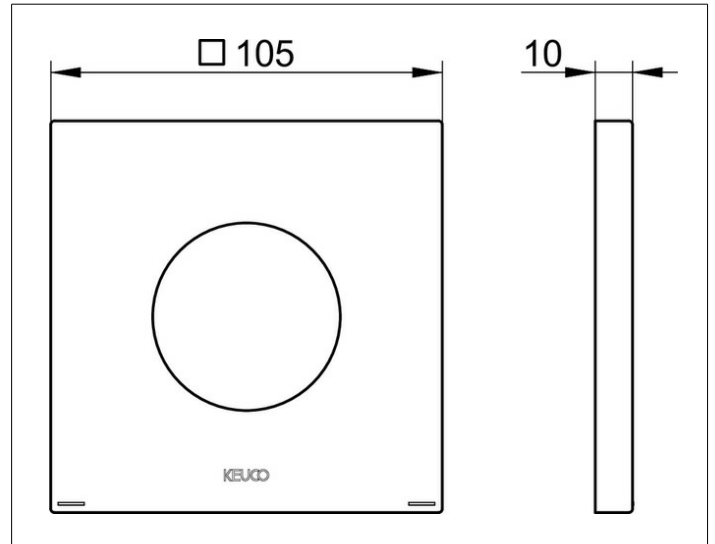

IXMO

59551010092 Decorative disc

PRODUCT

DRAWING

PRODUCT ATTRIBUTES

for single lever mixers,
105 x 105 mm, square, brass,
for installation between tiles and finish set

SURFACE

chrome-plated

DIMENSION

105 x 105 mm