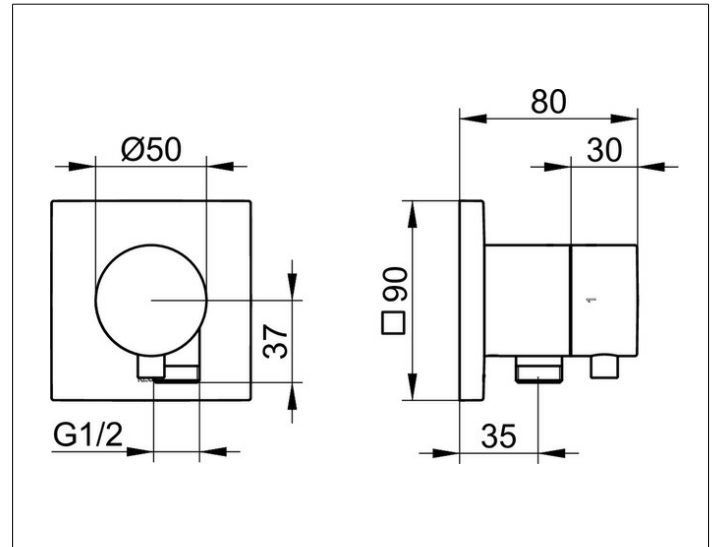

**IXMO**

**59557051102 2-way stop and diverter valve with wall outlet for shower hose DN 15**

**PRODUCT**

**DRAWING**

**PRODUCT ATTRIBUTES**

Set complete with:  
 handle, casing, rosette (square) and stop and diverter valve  
 intrinsically safe against backflow,  
 suitable for rough part no. 59556 000170

**SURFACE**

brushed nickel

**DIMENSION**

IXMO Comfort, eckig