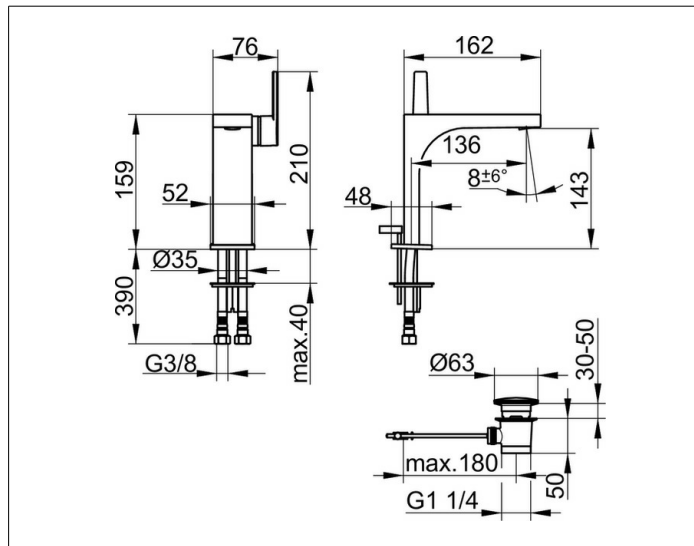

Edition 11

51102050000 Single lever basin mixer 150

PRODUCT

DRAWING

PRODUCT ATTRIBUTES

complete with pop-up waste 1 1/4 inch
 single hole installation
 cartridge with ceramic discs
 aerator SLIM SSR M 24x1, adjustable,
 pressure hoses 435 mm, G 3/8 inch
 flow rate reduced to 7,6 l/min.

SURFACE

brushed nickel