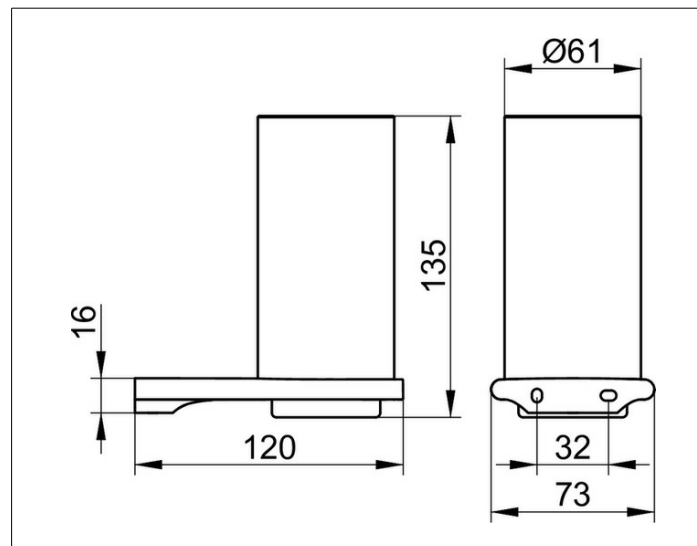

Edition 400

11550039000 Tumbler holder

PRODUCT

DRAWING

PRODUCT ATTRIBUTES

complete with crystal glass

SURFACE

brushed bronze

SPECIFICATIONS

KEUCO Edition tumbler holder, 11550039000
 tumbler holder in sculptural design,
 brushed bronze holder with slightly rounded edges,
 complete with crystal glass, easy to clean,
 width 2-7/8", height 5-5/16", depth 4-3/4",
 the holder is fitted concealed,
 delivery includes anti-corrosion fixings