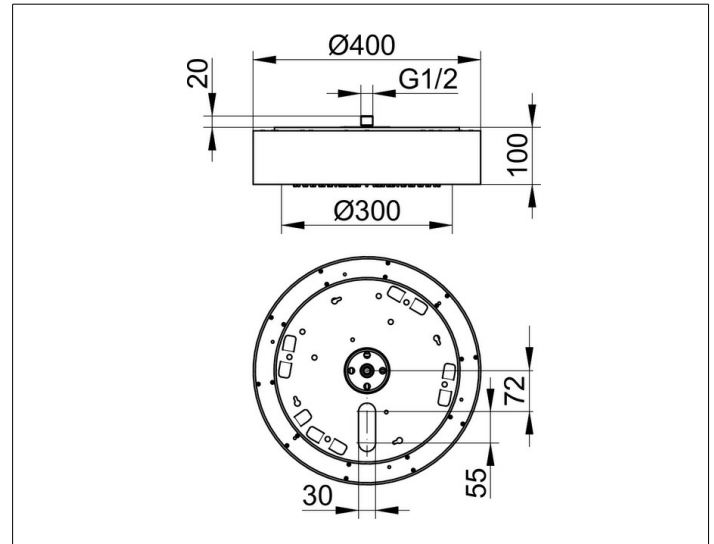

Shower and shower accessories

59931519000 Luminaire with integrated head shower IP65

PRODUCT

DRAWING

PRODUCT ATTRIBUTES

ceiling mount,
 housing aluminium white powder coated,
 DALI driver included (DT8)
 Operation:
 Dali controlled (DT8)
 Illumination:
 adjustable light colour from 2700 kelvin (warm white)
 to 6500 kelvin (daylight), infinitely dimmable, switchable,
 luminous flux 1300 lm, LED 12 watt (lifespan > 50.000 hours)
 lamps non-exchangeable
 Included in delivery:
 - matching shower head and shower arm
 for ceiling mount (16830 019002)
 - shower light incl. mounting plate (16830 519001)
 EEK: F ,

SURFACE

white matt

DIMENSION

D: 400 x 100 mm