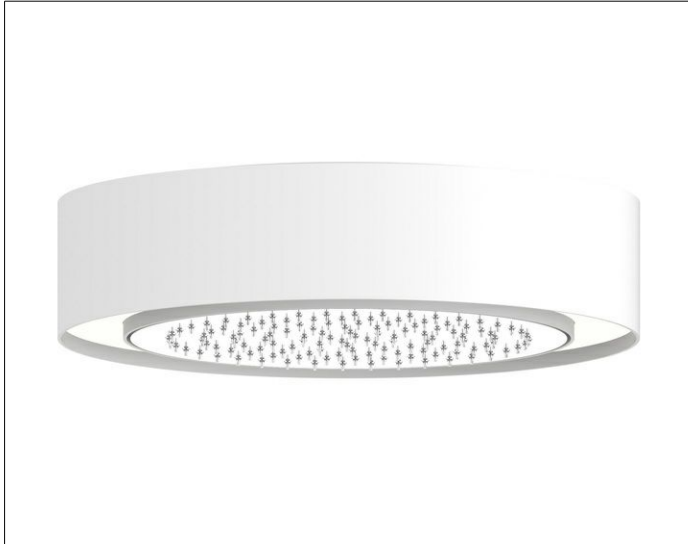

Shower and shower accessories

59931519000 Luminaire with integrated head shower IP65

PRODUCT

DRAWING

PRODUCT ATTRIBUTES

ceiling mount,
 housing aluminium white powder coated,
 DALI driver included (DT8)
 Operation:
 Dali controlled (DT8)
 Illumination:
 adjustable light colour from 2700 kelvin (warm white)
 to 6500 kelvin (daylight), infinitely dimmable, switchable,
 luminous flux 1300 lm, LED 12 watt (lifespan > 50.000 hours)
 lamps non-exchangeable
 Included in delivery:
 - matching shower head and shower arm
 for ceiling mount (16830 019002)
 - shower light incl. mounting plate (16830 519001)
 EEK: F ,

SURFACE

white matt

DIMENSION

D: 400 x 100 mm