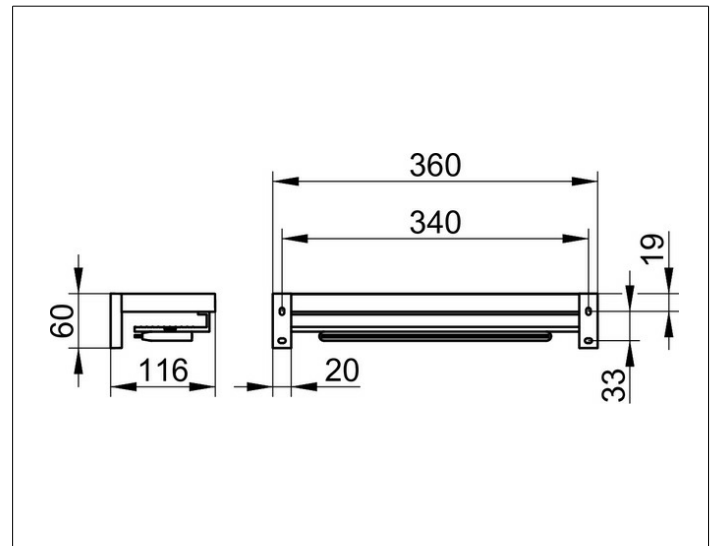

Edition 90 Square
19159010000 Shower shelf

PRODUCT

DRAWING

PRODUCT ATTRIBUTES

with integrated glass wiper

SURFACE

chrome-plated/aluminium

SPECIFICATIONS

KEUCO EDITION 90 SQUARE - Shower shelf with glass wiper - 19159010000

Accessories for the modern bathroom design

Filigree design - The square - a strong form - Refines the bathroom - With integrated magnetic glass wiper

Width / ø : 360 mm - Height: 60 mm - Dimension: 116 mm

Axis

dimension: 340 mm

Material: Metal

Surface: chrome/aluminum

The product is screwed on - Concealed fastening - Including corrosion-free fastening material

Articlenumber: 19159010000