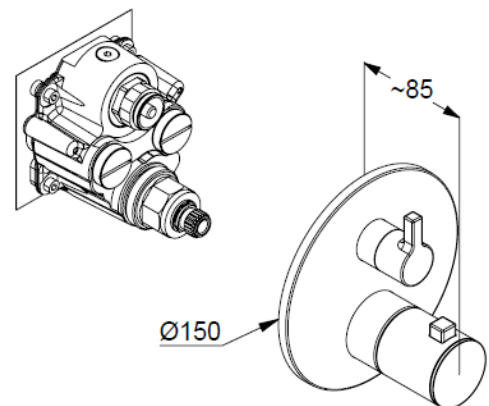

Maßzeichnung/ Dimensional drawing