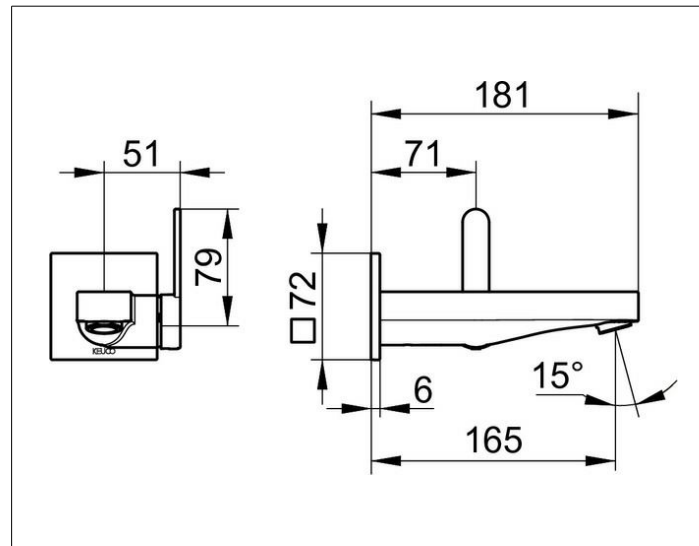

IXMO

59516370302 Single lever basin mixer

PRODUCT

DRAWING

PRODUCT ATTRIBUTES

concealed, DN 15,
 Design IXMO Flat, with square decorative disc,
 mixing cartridge with ceramic sealing gaskets
 aerator SLIM SSR M 24x1, adjustable,
 flow rate limited to 7,6 l/min.
 in combination with rough part 59916 000075

SURFACE

black matt

DIMENSION

Ausladung 165 mm/IXMO Flat