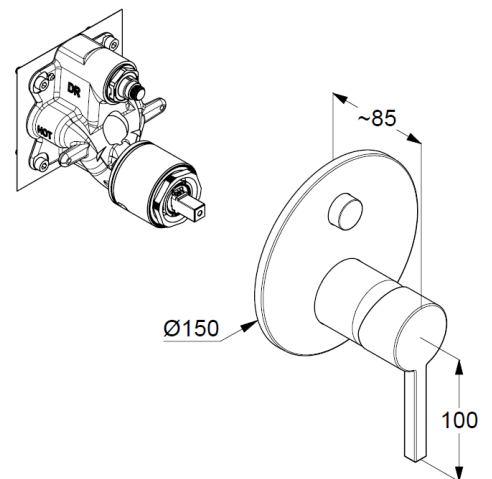

Maßzeichnung/ Dimensional drawing