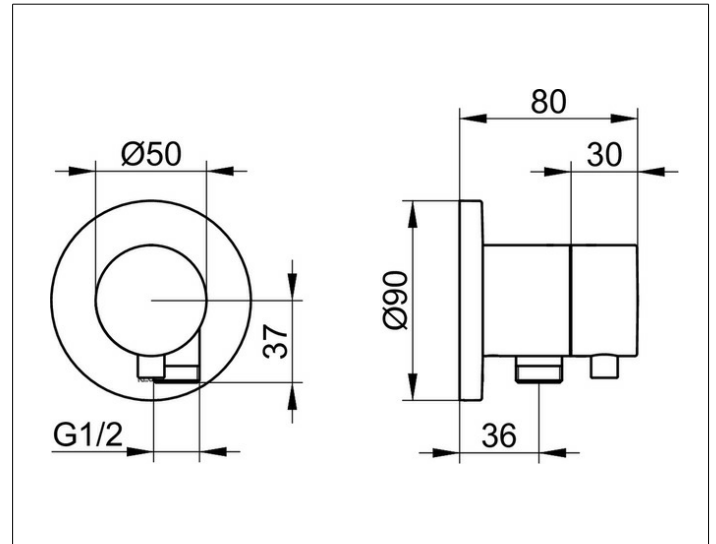

IXMO

59556371101 2-way diverter valve with wall outlet for shower hose DN 15

PRODUCT

DRAWING

PRODUCT ATTRIBUTES

Set complete with:
 handle, casing, rosette (round) and diverter valve,
 intrinsically safe against backflow,
 suitable for rough part no. 59556 000170

SURFACE

black matt

DIMENSION

IXMO Comfort, rund