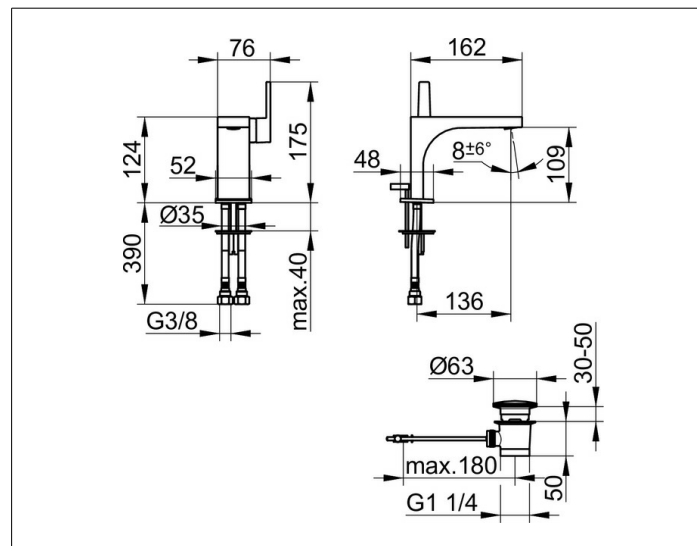

Edition 11

51104050000 Single lever basin mixer 110

PRODUCT

DRAWING

PRODUCT ATTRIBUTES

with pop-up waste 1 1/4 inch,
 single hole installation,
 cartridge with ceramic discs,
 aerator SLIM SSR M 24x1, adjustable,
 pressure hoses 435 mm, G 3/8 inch
 flow rate reduced to 7,6 l/min.

SURFACE

brushed nickel