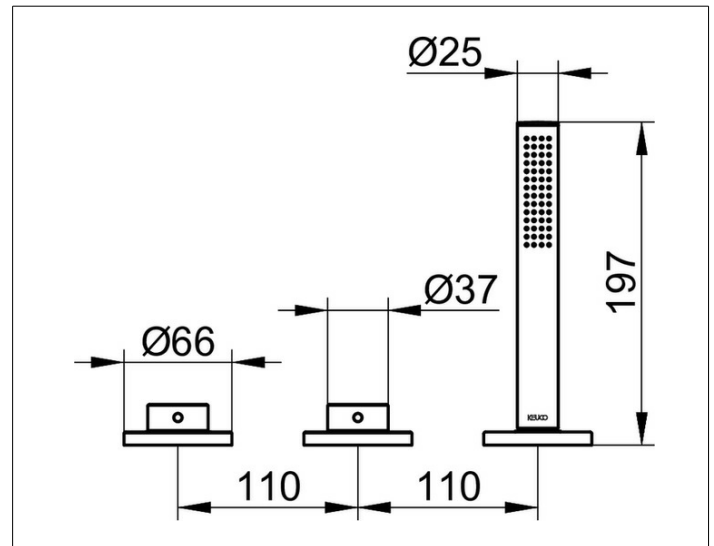

**Edition 400**

**51530010500 Bath controls & hand-shower**

**PRODUCT**

**DRAWING**

**PRODUCT ATTRIBUTES**

3-hole bath set, deck-mounted  
 ceramic valve for temperature control  
 and valve for volume control / diverter,  
 concealable hand shower with 1500 mm hose,  
 pressure hoses 600 mm thread size M 12x1 x G 1/2 inch  
 with backflow preventer

**SURFACE**

chrome-plated

**SPECIFICATIONS**

KEUCO Edition 400 Bath controls & hand-shower, 51530010500  
 chrome-plated bath controls & hand-shower,  
 sculptural design  
 3-hole bath set, deck-mounted,  
 ceramic valve for temperature control  
 and valve for volume control,  
 concealable hand shower with 1500 mm hose,  
 width 286 mm, height 195 mm,  
 pressure hoses M12 x 1 x G 1/2 x 600 mm,  
 with backflow preventer,