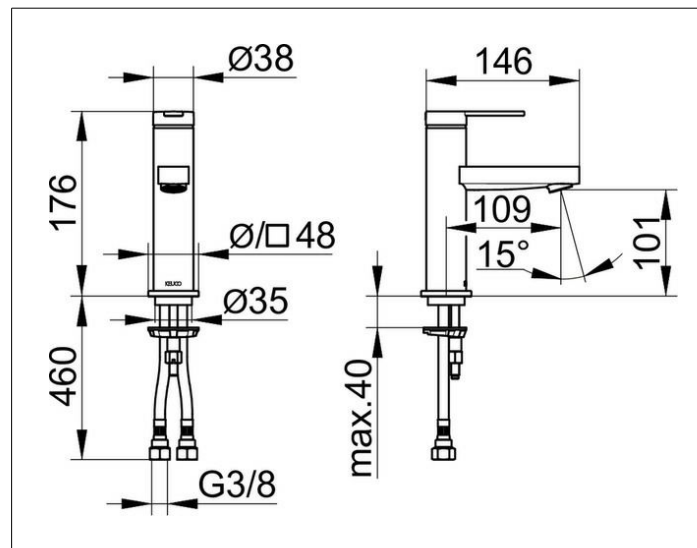

IXMO

59502013100 Single lever basin mixer 100

PRODUCT

DRAWING

PRODUCT ATTRIBUTES

without pop-up waste,
with rosette round,
single hole installation,
cartridge with ceramic discs,
aerator M 24x1, adjustable,
pressure hoses 570 mm, G 3/8 inch,
flow rate reduced to 7,6 l/min.

SURFACE

chrome-plated

DIMENSION

IXMO Flat, Rosette rund

SPECIFICATIONS

KEUCO, IXMO, Single lever basin mixer 100, 59502013100, Single lever basin mixer in highgloss chrome-plated surface in IXMO FLAT design, without pop-up waste, Unique technology, multifunctional minimalism: With IXMO, functions are intelligently combined, Design: round, surface mounting, material: low-dezincification brass, chrome-plated, total high: 178mm, height to bottom edge of aerator: 94mm, width: 48mm, projection: 147mm, rosette size: Ø 48mm, round rosette is included in delivery, square rosette measuring 48 x 48mm is optionally available (article no.: 59599010202) single hole installation with quick installation system for wash basins, cartridge: high quality cartridge with ceramic discs, single lever mixer, water connection with flexible pressure hoses, length 435mm, thread diameter G 3/8 inch, integrated aerator SLIM SSR M 24x1, adjustable jet angle by +/- 6°, restricted flow rate 7,6 l/min