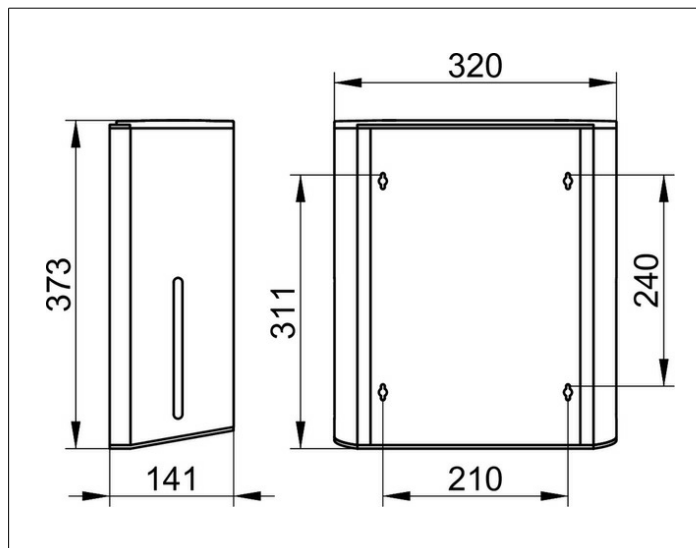

Plan
14985170000 Paper towel dispenser

PRODUCT

DRAWING

SURFACE

aluminium silver anodized (E6 EV1)

SPECIFICATIONS

KEUCO PLAN paper towel dispenser 14985170000
 aluminium silver anodized (E6 EV1) paper towel dispenser,
 wall mounted model for installation in the public domain
 for folded paper towels, length from 240 up to 254 mm, width from 100 up to
 120 mm,
 height 372 mm, width 320 mm, projection 140 mm,
 The paper towel dispenser is fitted with 4 hidden fixing points
 incl. corrosion-free mounting material