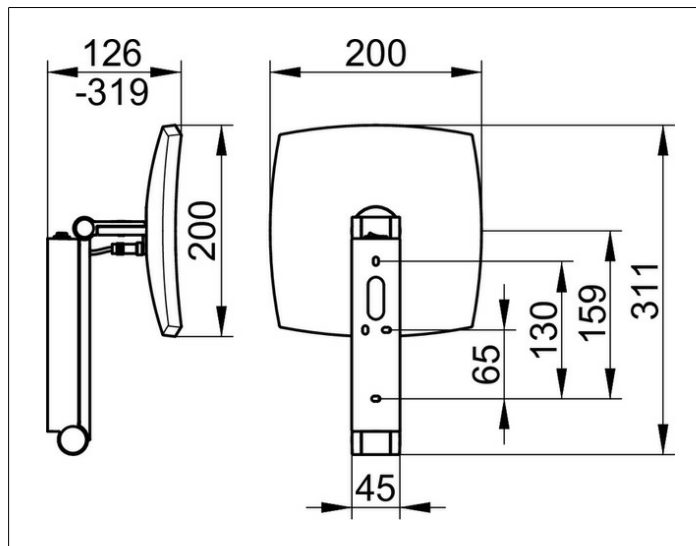

Cosmetic mirrors

17613019004 Cosmetic mirror

PRODUCT

DRAWING

PRODUCT ATTRIBUTES

illuminated, 1 light colour 6500 kelvin (day light),
 Operation via rocker switch,
 on pivoted rail adjustable in three dimensions,
 one-sided mirror, magnification factor x 5
 Operation:
 with integrated rocker switch
 Power supply:
 12v power supply integrated into wall arm,
 input 220-240 V
 Illumination:
 LED 7 watt (lifespan > 50.000 hours)
 EEK: D , 8 kWh/1000h

SURFACE

chrome-plated

DIMENSION

mit Wippschalter

NOTE

SPECIFICATIONS

KEUCO iLook_move Cosmetic mirror, 17613019004
 high quality cosmetic mirror, highgloss chrome-plated, illuminated,
 square, with elegantl curved edges,
 on pivoted rail from a strong,
 rectangular metal profile with concealed high-performance hinges,
 Flat wall mounting with 4 fixing points
 for optimal load distribution,
 adjustable in three dimensions, mirror concave on one side,
 magnification factor x 5,
 12V power supply and rocker switch integrated into wall arm,
 input 220-240V,
 cable integrated into wall arm,
 illumination: 7 Watt LED (maintenance-free),
 standby consumption: 0 Watt,
 1 light colour: 6500 Kelvin (day light),
 height of wall fastening approx. 200 mm, width approx. 45 mm,
 maximum height approx. 500 mm,
 exterior measurement: 200 x 200 mm, maximum projection approx. 300 mm,
 the cosmetic mirror is mounted concealed,
 delivery incl. corrosion-free fastening material