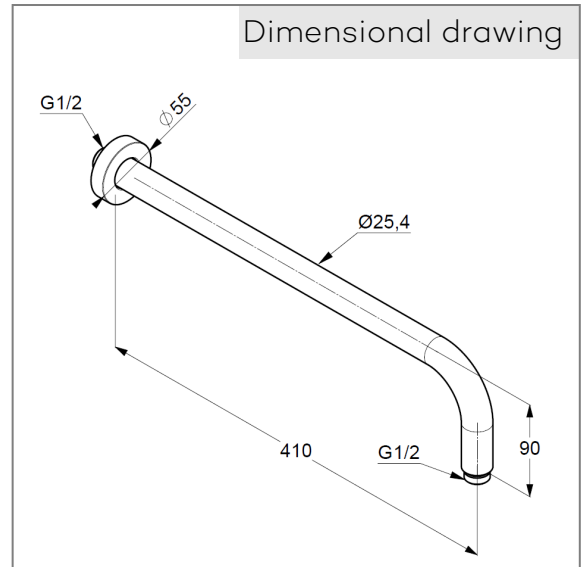

## Technical Data

KLUDI A-QA  
Wall shower arm  
400 mm  
DN 15

Ref.:  
6651439-00

Finishes:  
39 black matt finished

Product description  
Manufacturer KLUDI GmbH & Co. KG  
Typ: KLUDI A-QA  
Wall shower arm  
400 mm  
Ref.: 6651439-00

Wall shower arm  
Flow rate at 3 bar = 42 l/ min.  
connection 1/2"  
for head showers DN 15  
with push-on rosette  $\varnothing$  55 mm  
for rigid wall mounting  
projection 400 mm

Product picture

Dimensional drawing

Flow rate diagram