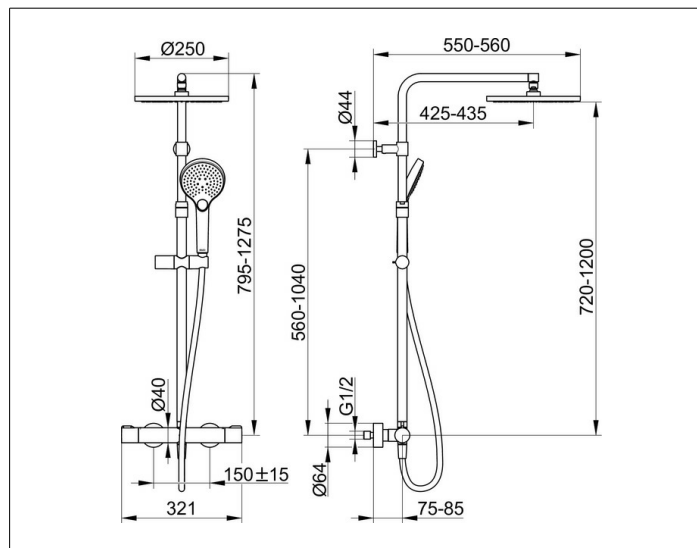

**Plan blue**

**53926372321 Thermostatic mixer with head shower**

**PRODUCT**

**PRODUCT ATTRIBUTES**

exposed, safety cut-off at 38°,  
 head shower height adjustable and swivelling,  
 250 mm round (restricted flow rate 15 l/min.),  
 hand shower with normal-, soft- and massage jet  
 (restricted flow rate 12 l/min.),  
 with shower bracket and shower hose 1600 mm,  
 stop and diverter valve and mixing valve  
 with ceramic sealing gaskets  
 depth gauge 150 +/- 15 mm,  
 hose connection DN 15,  
 intrinsically safe against backflow  
 suitable for water heaters

**SURFACE**

black matt

**DRAWING**

**SPECIFICATIONS**

KEUCO PLAN BLUE Thermostatic mixer for shower with head shower und Hand shower 53926 372321

Consisting of:

- Thermostatic mixer in black-matt surface incl. stop and mixing valve with ceramic sealing gaskets and high-quality thermostatic cartridge, intrinsically safe against backflow, suitable for combination boilers, connection type: S-connections G1/2, hose connection G1/2, with temperature limiter, width of the fitting: 321mm projection of the fitting: max. 105mm gauge 150, tolerance class +/- 15 mm

- Shower head round in black-matt surface, diameter 250mm, connection type: G1/2, restricted flow rate 15l/min.

- Hand shower in black-matt surface with 3 jet types: normal-, soft- and massage jet, switchable via push button, restricted flow rate 12l/min.

- hand shower bracket for hoses with conical nut

- shower bracket hoses with conical nut

- shower hose, length: 1600 mm

- Shower set height adjustable (795 - 1.275mm) incl. wall mounting and fixing material