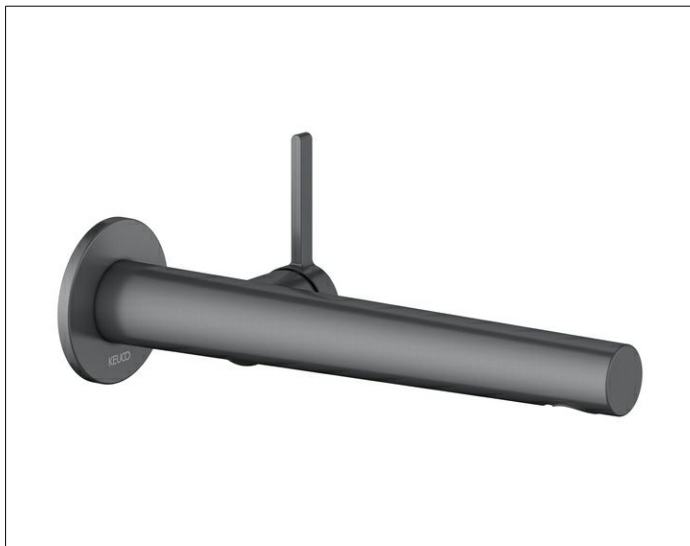

Edition 400

51516132101 Single lever basin mixer

PRODUCT

DRAWING

PRODUCT ATTRIBUTES

concealed, DN 15, with round decorative disc,
mixing cartridge with ceramic sealing gaskets
aerator SLIM SSR M 24x1, adjustable,
flow rate limited to 7,6 l/min.
in combination with rough part 59916 000075

SURFACE

brushed black chrome

DIMENSION

Ausladung 243 mm

SPECIFICATIONS

KEUCO Single lever basin mixer 51516 132101
Single lever basin mixer in surface brushed black-chrome (PVD),
made of low-dezincification brass,
concealed, with round decorative disc,
high-quality cartridge with ceramic discs
metal actuator,
disc diameter 72 mm, thickness 6 mm,
outlet diameter 36 mm,
total projection 265mm, water leakage at 243mm,
aerator SLIM SSR M 24x1, flow angle adjustable +/-8°
flow rate limited to 7,6 l/min.

Note:

Suitable rough part 59916000075