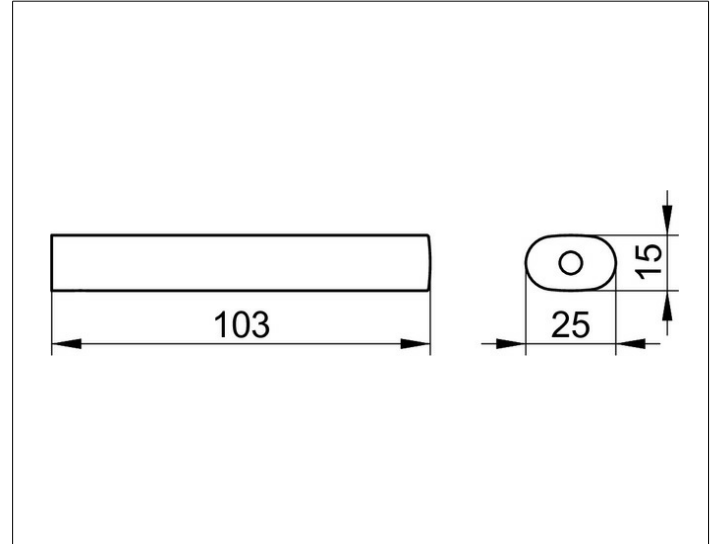

Edition 400

11563030000 Spare paper holder

**PRODUCT**

**DRAWING**

**SURFACE**

brushed bronze

**SPECIFICATIONS**

KEUCO Edition 400 Spare paper holder, 11563030000  
brushed bronze spare toilet paper holder,  
sculptural design  
easy to clean, wall-mounted,  
height 9/16", width 1", depth 4-1/16",  
the spare toilet paper holder is fitted concealed,  
delivery included anti-corrosion fixings