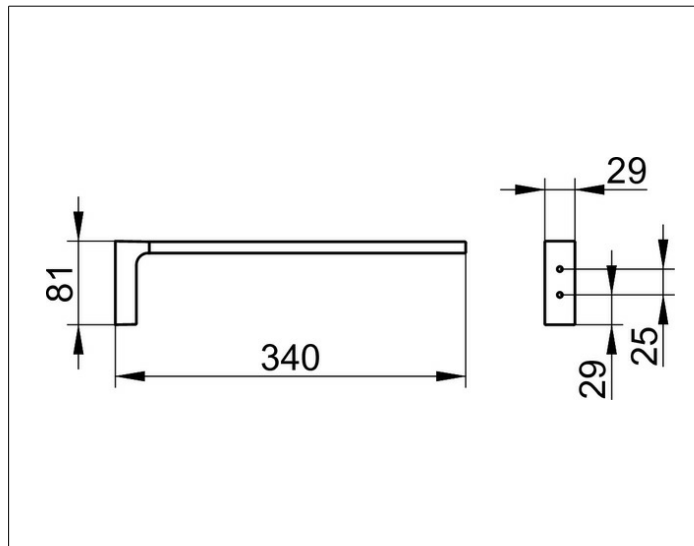

Edition 11

11122030000 Towel holder

**PRODUCT**

**DRAWING**

**PRODUCT ATTRIBUTES**

fixed

**SURFACE**

brushed bronze

**DIMENSION**

340 mm