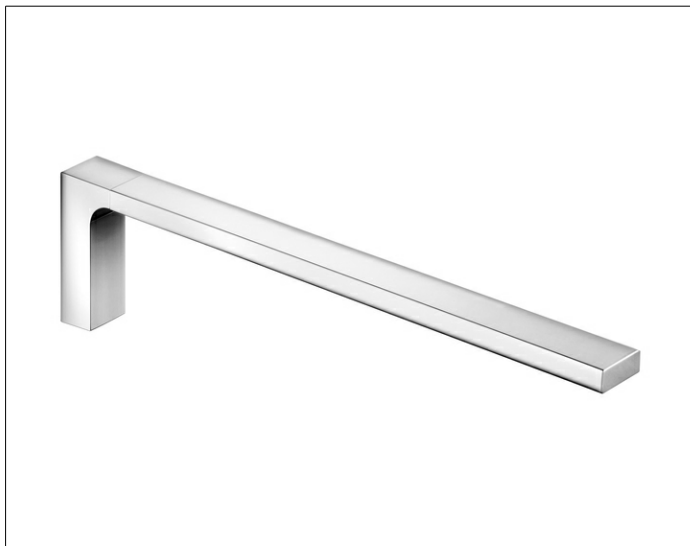

Edition 11

11122030000 Towel holder

**PRODUCT**

**DRAWING**

**PRODUCT ATTRIBUTES**

fixed

**SURFACE**

brushed bronze

**DIMENSION**

340 mm