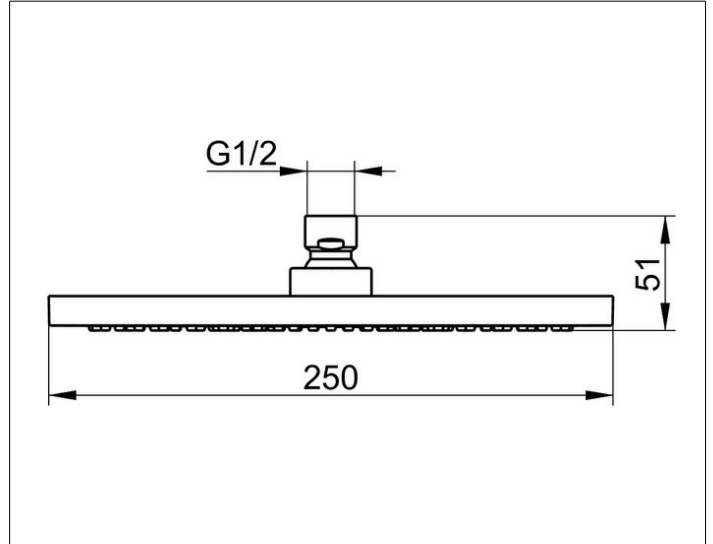

Shower and shower accessories  
59886130201 Head shower

PRODUCT

DRAWING

PRODUCT ATTRIBUTES

round, restricted flow rate 15 l/min.

SURFACE

brushed black chrome

DIMENSION

250 mm