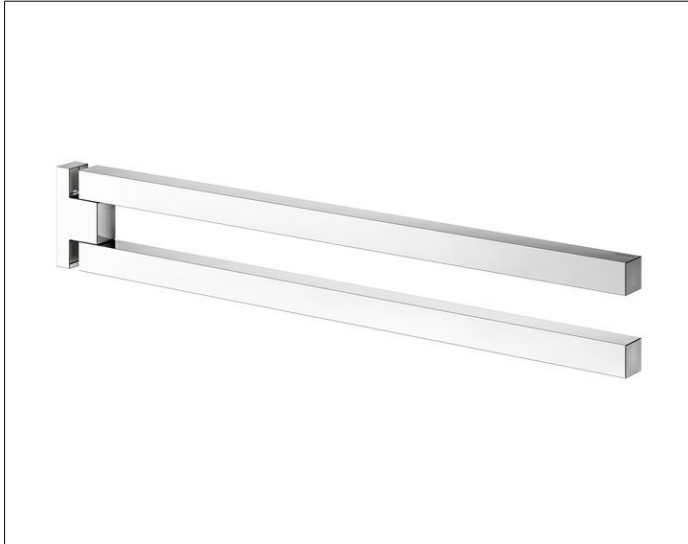

**Edition 90 Square**  
**19118010000 Towel holder**

**PRODUCT**

**DRAWING**

**PRODUCT ATTRIBUTES**

two arms, swiveling

**SURFACE**

chrome-plated

**DIMENSION**

450 mm

**SPECIFICATIONS**

KEUCO EDITION 90 SQUARE - Towel holder 2 arms 450 mm - 19118010000

Accessories for the modern bathroom design

Filigree design - The square - a strong form - Refines the bathroom - 2 arms - Swiveling

Width / ø : 20 mm - Height: 70 mm - Dimension: 450 mm

Material: Metal

Surface: chrome

The product is screwed on - Concealed fastening - Including corrosion-free fastening material

Articlenumber: 19118010000