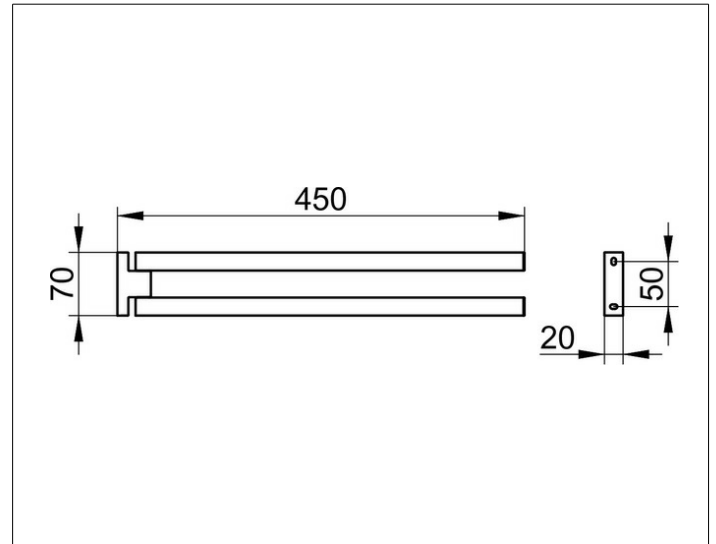

**Edition 90 Square**  
**19118010000 Towel holder**

**PRODUCT**

**DRAWING**

**PRODUCT ATTRIBUTES**

two arms, swiveling

**SURFACE**

chrome-plated

**DIMENSION**

450 mm

**SPECIFICATIONS**

KEUCO EDITION 90 SQUARE - Towel holder 2 arms 450 mm - 19118010000

Accessories for the modern bathroom design

Filigree design - The square - a strong form - Refines the bathroom - 2 arms - Swiveling

Width / ø : 20 mm - Height: 70 mm - Dimension: 450 mm

Material: Metal

Surface: chrome

The product is screwed on - Concealed fastening - Including corrosion-free fastening material

Articlenumber: 19118010000