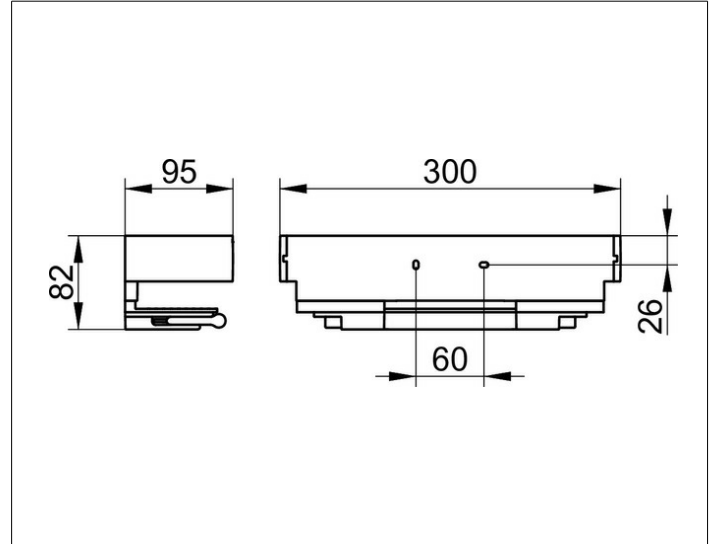

Edition 11

11159030000 Shower basket

PRODUCT

DRAWING

PRODUCT ATTRIBUTES

with integrated glass wiper,
removable, with concealed fastening screws

SURFACE

brushed bronze/aluminium silver anodized