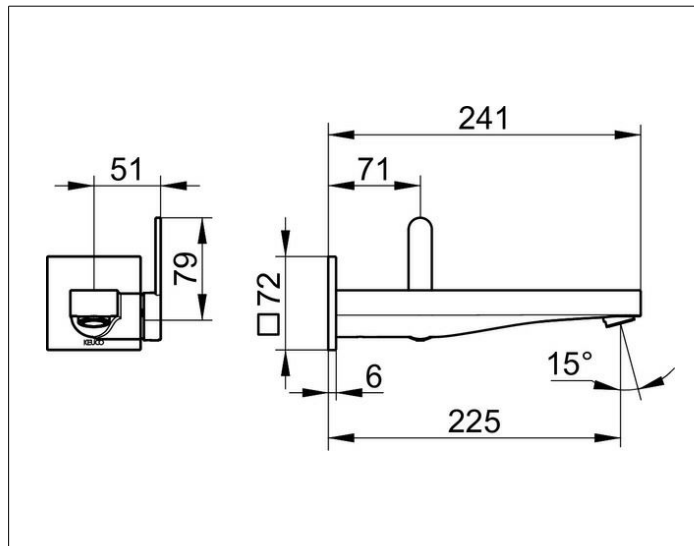

IXMO

59516371302 Single lever basin mixer

PRODUCT

DRAWING

PRODUCT ATTRIBUTES

concealed, DN 15,
 Design IXMO Flat, with square decorative disc,
 mixing cartridge with ceramic sealing gaskets
 aerator SLIM SSR M 24x1, adjustable,
 flow rate limited to 7,6 l/min.
 in combination with rough part 59916 000075

SURFACE

black matt

DIMENSION

Ausladung 225 mm/IXMO Flat