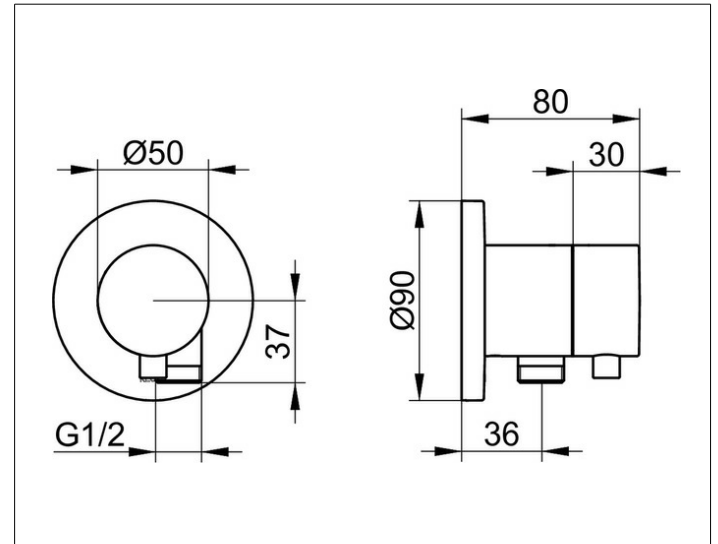

IXMO

59541371101 Stop valve with wall outlet for shower hose DN 15

PRODUCT

DRAWING

SURFACE

black matt

DIMENSION

IXMO Comfort, rund